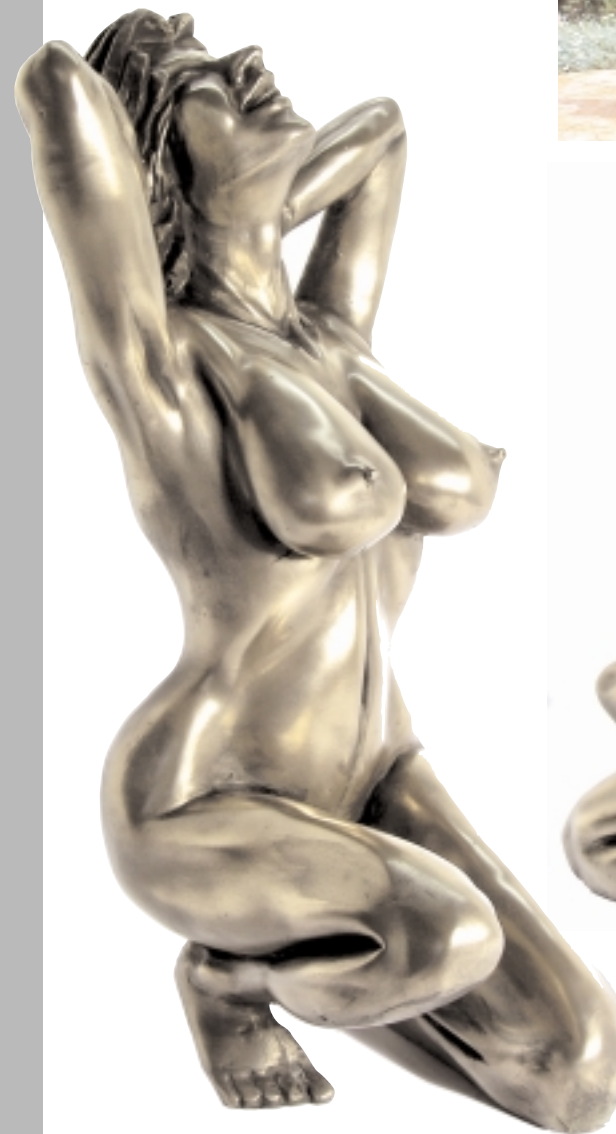

TRINITY

New For
2004
Gun Metal Finish

Trinity features Viagra and Seduction
Special price when bought as a pair

Length overall (pair) 18" (46cm) Weight 12 Lbs (6.0Kg)

MORWENNA

Morwenna 14" (36cm) Height - Weight 7.75 Lbs (3.5Kg)

EVREKA

Evreka 15" (38cm) Long - Weight 2 Lbs (1.0Kg)
Shown in Pewter Finish, available in Bronze Finish

PERPETUA

Perpetua 13" (33cm) Tall - Weight 4 Lbs (3.0Kg)

Perpetua, is suitable for wall hanging, or free standing. The back ground has exquisite rock detailing.

FANTASY

Fantasy 13" (33cm) Width - Weight 17 Lbs (7.7 Kg)

Fantasy features Summer Heat and Compulsion
Special price when bought as a pair

LOVERS

Lovers features Climax and Viagra
Special price when bought as a pair

Can be wall hung or
freestanding.

Venus - 8" (20cm) Width - Weight 2.2 Lbs (1.0Kg)

Katrina - Life Size Body Casting
Katrina - 37" (94cm) Tall - Weight 8 Lbs (4.0Kg)