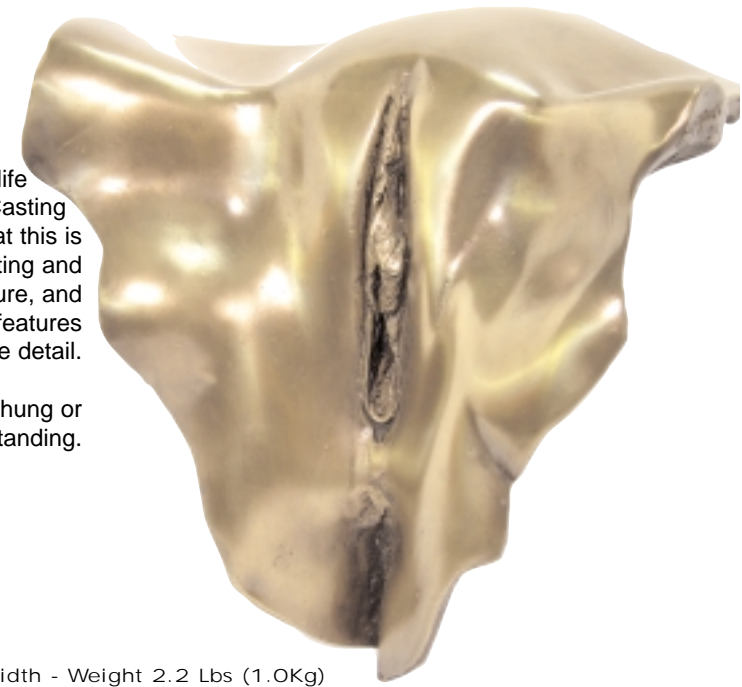

EVREKA

Evreka 15" (38cm) Long - Weight 2 Lbs (1.0Kg)
Shown in Pewter Finish, available in Bronze Finish

PERPETUA

Perpetua 13" (33cm) Tall - Weight 4 Lbs (3.0Kg)

Perpetua, is suitable for wall hanging, or free standing. The back ground has exquisite rock detailing.

FANTASY

Fantasy 13" (33cm) Width - Weight 17 Lbs (7.7 Kg)

Fantasy features Summer Heat and Compulsion
Special price when bought as a pair

LOVERS

Lovers features Climax and Viagra
Special price when bought as a pair

Lovers 22" (56cm) Width - Weight 11 Lbs (5.0Kg) Pair

TEMPTATION

Temptation 11" (28cm) Long - Weight 6.5 Lbs (3.0Kg)

EVE

Eve 24" (61cm) Long - Weight 10Lbs (4.5 Kg)

VENUS

Venus a real life
Body Casting
Please note that this is
a Body Casting and
NOT a sculpture, and
therefore features
incredible detail.

Can be wall hung or
freestanding.

Venus - 8" (20cm) Width - Weight 2.2 Lbs (1.0Kg)

Katrina - Life Size Body Casting
Katrina - 37" (94cm) Tall - Weight 8 Lbs (4.0Kg)