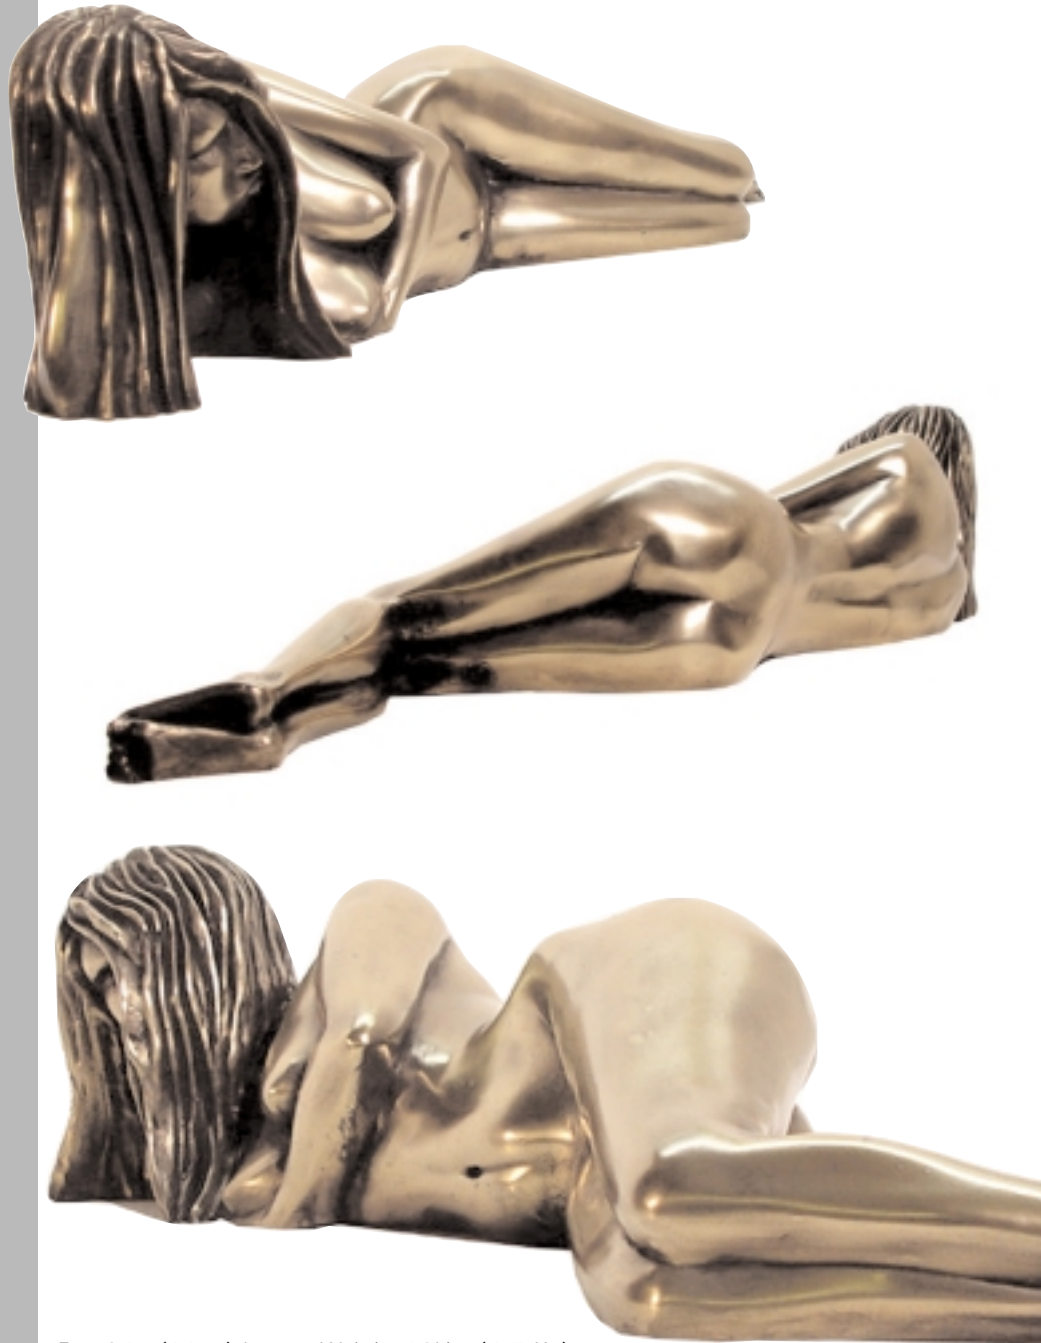

TRINITY

New For
2004
Gun Metal Finish

Trinity features Viagra and Seduction
Special price when bought as a pair

Length overall (pair) 18" (46cm) Weight 12 Lbs (6.0Kg)

MORWENNA

Morwenna 14" (36cm) Height - Weight 7.75 Lbs (3.5Kg)

EVREKA

Evreka 15" (38cm) Long - Weight 2 Lbs (1.0Kg)
Shown in Pewter Finish, available in Bronze Finish

PERPETUA

Perpetua 13" (33cm) Tall - Weight 4 Lbs (3.0Kg)

Perpetua, is suitable for wall hanging, or free standing. The back ground has exquisite rock detailing.

FANTASY

Fantasy 13" (33cm) Width - Weight 17 Lbs (7.7 Kg)

Fantasy features Summer Heat and Compulsion
Special price when bought as a pair

LOVERS

Lovers features Climax and Viagra
Special price when bought as a pair

Lovers 22" (56cm) Width - Weight 11 Lbs (5.0Kg) Pair

TEMPTATION

Temptation 11" (28cm) Long - Weight 6.5 Lbs (3.0Kg)

EVE

Eve 24" (61cm) Long - Weight 10Lbs (4.5 Kg)

VENUS

Venus a real life
Body Casting
Please note that this is
a Body Casting and
NOT a sculpture, and
therefore features
incredible detail.